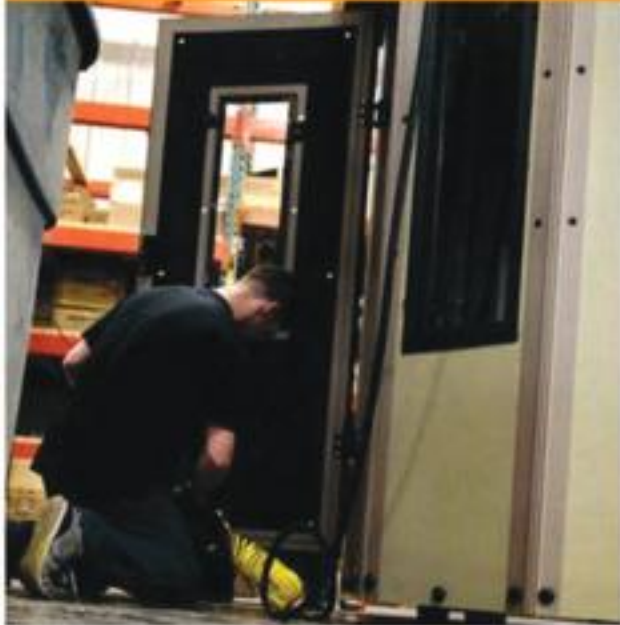

DOOR

- **FULL-SIZE DOOR TO ALLOW FOR EASY ENTRY EVEN WHEN WEARING A PACK**
- **FULL GASKET + CO-EXTRUDED DOOR TRIM FOR THE ULTIMATE IN PERFORMANCE AND DURABILITY**
- **LOCKABLE KEYED ENTRY DOOR**