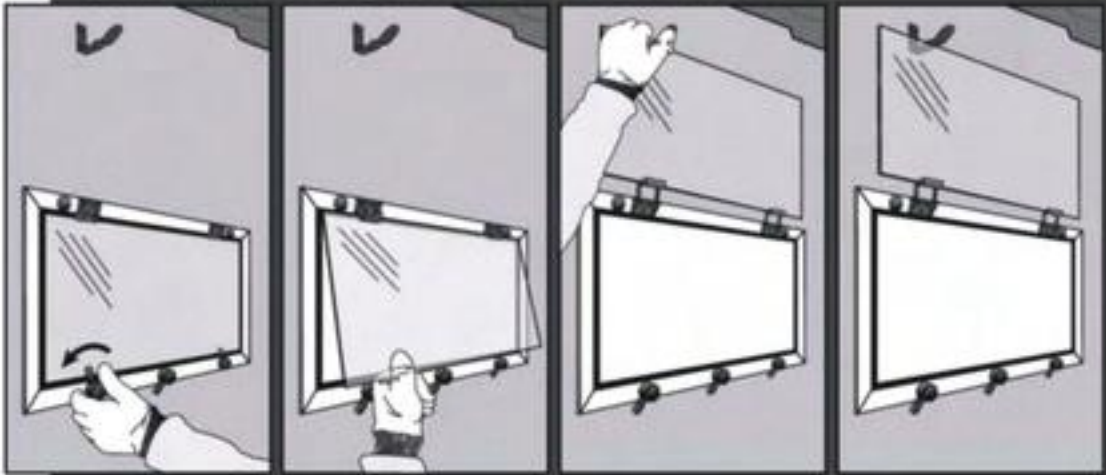

SILENT, ONE-HANDED OPERATION

TWIST LATCH OPEN   RAISE WINDOW   LIFT SPRING LOCK   SECURE